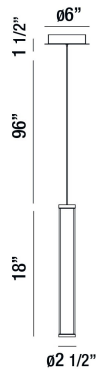

SHAW, 3" ROUND PENDANT

PRODUCT DETAILS

No.	:	35682-011
Product Color	:	CHROME
Product Material	:	METAL
Shade / Accent Colour	:	OPAL WHITE/CLEAR
Shade / Accent Material	:	ACRYLIC
Diameter	:	2.5"
Height	:	18"
Overall Height	:	115.5"
Weight	:	2.2lbs

LIGHT SOURCE DETAILS

Light Source Type	:	INTEGRATED LED
Input Voltage	:	120V
Bulb Voltage	:	120V
Socket Type	:	LED
Total Wattage	:	20W
Delivered Lumens	:	1300lm
Kelvin	:	3000K
CRI	:	90+
Dimmable	:	Yes

OPTIONS AVAILABLE

ITEM NO.	FINISH	SHADE
35682-011	CHROME	OPAL WHITE/CLEAR

TECHNICAL DETAILS

Hanging Support Type	:	WIRE
Hanging Support Length	:	96"
Canopy / Backplate Height	:	1.5"
Canopy / Backplate Dia.	:	6"
Location	:	DRY
Approval	:	