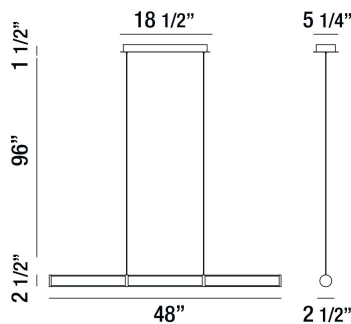

PROJECT INFORMATION

Job Name: Date: Type:

Comments: