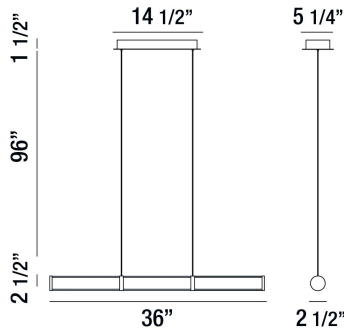

SHAW, 36" LINEAR CHANDELIER

PRODUCT DETAILS

No.	:	35683-018
Product Color	:	CHROME
Product Material	:	METAL
Shade / Accent Colour	:	OPAL WHITE/CLEAR
Shade / Accent Material	:	ACRYLIC
Length	:	36"
Width	:	2.5"
Height	:	2.5"
Overall Height	:	100"
Weight	:	5.7lbs

LIGHT SOURCE DETAILS

Light Source Type	:	INTEGRATED LED
Input Voltage	:	120V
Bulb Voltage	:	120V
Socket Type	:	LED
Total Wattage	:	27W
Delivered Lumens	:	2400lm
Kelvin	:	3000K
CRI	:	90+
Dimmable	:	Yes

OPTIONS AVAILABLE

ITEM NO.	FINISH	SHADE
35683-018	CHROME	OPAL WHITE/CLEAR

TECHNICAL DETAILS

Hanging Support Type	:	AIRCRAFT CABLE
Hanging Support Length	:	96"
Canopy / Backplate Length	:	14.5"
Canopy / Backplate Height	:	1.5"
Canopy / Backplate Width	:	5.25"
Location	:	DRY
Approval	:	