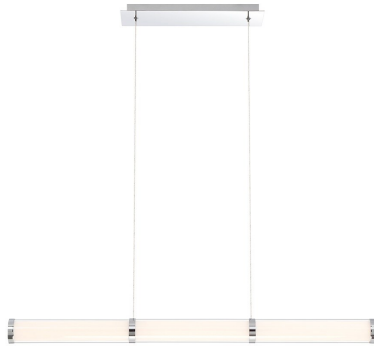

SHAW, 36" LINEAR CHANDELIER

PRODUCT DETAILS

No.	:	35683-018
Product Color	:	CHROME
Product Material	:	METAL
Shade / Accent Colour	:	OPAL WHITE/CLEAR
Shade / Accent Material	:	ACRYLIC
Length	:	36"
Width	:	2.5"
Height	:	2.5"
Overall Height	:	100"
Weight	:	5.7lbs

LIGHT SOURCE DETAILS

Light Source Type	:	INTEGRATED LED
Input Voltage	:	120V
Bulb Voltage	:	120V
Socket Type	:	LED
Total Wattage	:	27W
Delivered Lumens	:	2400lm
Kelvin	:	3000K
CRI	:	90+
Dimmable	:	Yes

OPTIONS AVAILABLE

ITEM NO.	FINISH	SHADE
35683-018	CHROME	OPAL WHITE/CLEAR

TECHNICAL DETAILS

Hanging Support Type	:	AIRCRAFT CABLE
Hanging Support Length	:	96"
Canopy / Backplate Length	:	14.5"
Canopy / Backplate Height	:	1.5"
Canopy / Backplate Width	:	5.25"
Location	:	DRY
Approval	:	