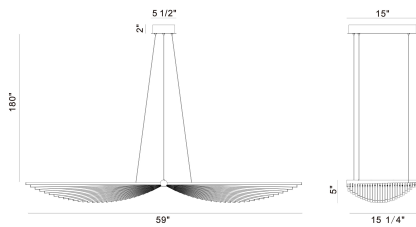

Seraph, SERAPH, LED CHANDELIER

PRODUCT DETAILS

No.	:	46344-014
Product Color	:	Black
Product Material	:	Iron
Shade / Accent Colour	:	NA
Shade / Accent Material	:	Acrylic
Length	:	59"
Width	:	15.25"
Height	:	5"
Overall Height	:	186.22"
Weight	:	15lbs

TECHNICAL DETAILS

Light Direction	:	Down
Hanging Support Type	:	AIRCRAFT CABLE
Hanging Support Length	:	180"
Rods Included	:	No
Location	:	Dry

OPTIONS AVAILABLE

ITEM NO.	FINISH	SHADE
46344-014	Black	NA
46344-021	Gold	NA