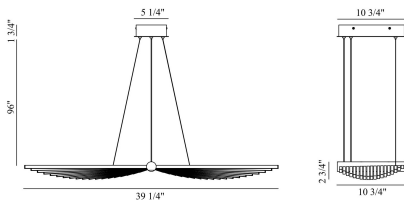

### PRODUCT DETAILS

No.	:	46841-018
Product Color	:	MATTE BLACK
Product Material	:	METAL
Shade / Accent Colour	:	WHITE
Shade / Accent Material	:	ACRYLIC
Length	:	39.25"
Width	:	10.75"
Height	:	2.75"
Overall Height	:	100.5"
Weight	:	8.5LBS

### TECHNICAL DETAILS

Light Direction	:	DOWN
Hanging Support Type	:	AIRCRAFT CABLE
Canopy / Backplate Length	:	10.75"
Canopy / Backplate Height	:	1.75"
Canopy / Backplate Width	:	5.25"
IP Rating	:	IP22
Location	:	DRY
Beam Angle	:	360