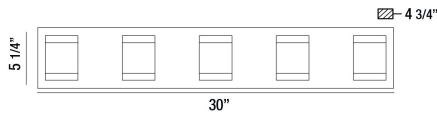

SEATON, 30" VANITY LIGHT

PRODUCT DETAILS

No.	:	35687-016
Product Color	:	CHROME
Product Material	:	METAL
Shade / Accent Colour	:	CLEAR
Shade / Accent Material	:	CRYSTAL-LIKE GLASS
Width	:	30"
Height	:	5.25"
Ext	:	4.75"
Weight	:	11.4lbs

LIGHT SOURCE DETAILS

Light Source Type	:	INTEGRATED LED
Input Voltage	:	120V
Bulb Voltage	:	120V
Total Wattage	:	50W
Initial Lumens	:	4000lm
Kelvin	:	3000K
CRI	:	90
Dimmable	:	Yes

OPTIONS AVAILABLE

ITEM NO.	FINISH	SHADE
35687-016	CHROME	CLEAR

TECHNICAL DETAILS

Canopy / Backplate Length	:	30"
Canopy / Backplate Height	:	1.25"
Canopy / Backplate Width	:	5.25"
Location	:	DAMP
Approval	:	

PROJECT INFORMATION

 Job Name: Date: Type:

 Comments: