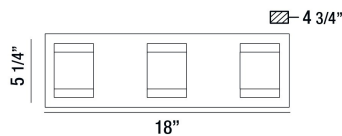

SEATON, 18" VANITY LIGHT

PRODUCT DETAILS

No.	:	35685-012
Product Color	:	CHROME
Product Material	:	METAL
Shade / Accent Colour	:	CLEAR
Shade / Accent Material	:	CRYSTAL-LIKE GLASS
Width	:	18"
Height	:	5.25"
Ext	:	4.75"
Weight	:	6.8lbs

LIGHT SOURCE DETAILS

Light Source Type	:	INTEGRATED LED
Input Voltage	:	120V
Bulb Voltage	:	120V
Total Wattage	:	30W
Initial Lumens	:	2400lm
Kelvin	:	3000K
CRI	:	90
Dimmable	:	Yes

OPTIONS AVAILABLE

ITEM NO.	FINISH	SHADE
35685-012	CHROME	CLEAR

TECHNICAL DETAILS

Canopy / Backplate Length	:	18"
Canopy / Backplate Height	:	1.25"
Canopy / Backplate Width	:	5.25"
Location	:	DAMP
Approval	:	

PROJECT INFORMATION

 Job Name: Date: Type:

 Comments: