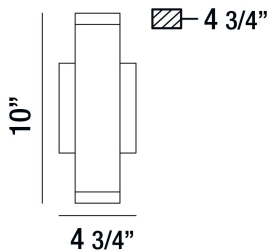

### PRODUCT DETAILS

No.	:	35688-013
Product Color	:	CHROME
Product Material	:	METAL
Shade / Accent Colour	:	CLEAR
Shade / Accent Material	:	CRYSTAL-LIKE GLASS
Width	:	4.75"
Height	:	10"
Ext	:	4.75"
Weight	:	3.4lbs

### TECHNICAL DETAILS

Canopy / Backplate Length	:	4.75"
Canopy / Backplate Height	:	1.5"
Canopy / Backplate Width	:	4.75"
Mounting	:	Up or Down
Location	:	DAMP
Approval	:	