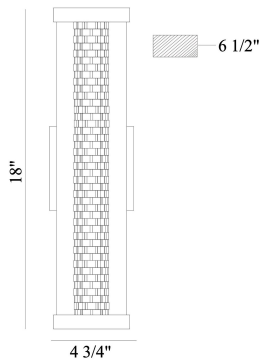

SAVRON, 18IN INTEGRATED LED OUTDOOR WALL SCONCE

OPTIONS AVAILABLE

ITEM NO.	FINISH	SHADE
46808-011	MATTE BLACK	CLEAR

PRODUCT DETAILS

No.	:	46808-011
Product Color	:	MATTE BLACK
Product Material	:	METAL
Shade / Accent Colour	:	CLEAR
Shade / Accent Material	:	GLASS
Width	:	4.75"
Height	:	18"
Overall Height	:	18"
Ext	:	6.5"
Weight	:	6.3LBS
Shade Length	:	21.25"
Shade Width	:	2.5"
Shade Height	:	1.25"
Shade Diameter	:	4"

LIGHT SOURCE DETAILS

Number of Bulbs	:	1 / 1
Light Source	:	LED / LED
Light Source Type	:	LED / INTEGRATED LED
Input Voltage	:	/ V
Bulb Voltage	:	120 / 120V
Socket Type	:	/ INTEGRATED
Wattage	:	19 / 19W
Total Wattage	:	19 / 19W
Delivered Lumens	:	1382 / 1382LM
Kelvin	:	3000 / 3000K
CRI	:	90 / 90
Bulb Included	:	YES / YES
Dimmable	:	YES / YES

TECHNICAL DETAILS

Hanging Support Type	:	J-BOX
Canopy / Backplate Length	:	5"
Canopy / Backplate Height	:	0.75"
Canopy / Backplate Width	:	5"
IP Rating	:	IP44
Location	:	WET
Beam Angle	:	360

PROJECT INFORMATION