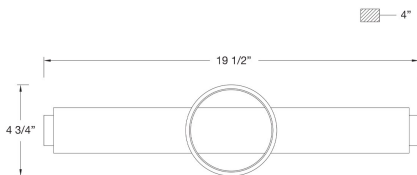

SANTORO, SMA LED BATHBAR

PRODUCT DETAILS

| | | |
|-----------------------|---|-----------|
| No. | : | 39316-035 |
| Product Color | : | BLACK |
| Shade / Accent Colour | : | BLACK |
| Height | : | 4.75" |
| Ext | : | 4" |
| Weight | : | 3.1lbs |

LIGHT SOURCE DETAILS

| | | |
|-------------------|---|----------------|
| Light Source Type | : | INTEGRATED LED |
| Input Voltage | : | 120V |
| Bulb Voltage | : | DC 36V |
| Socket Type | : | LED |
| Total Wattage | : | 20W |
| Delivered Lumens | : | 1080lm |
| Kelvin | : | 3000K |
| CRI | : | 90 |
| Dimmable | : | Yes |

OPTIONS AVAILABLE

| ITEM NO. | FINISH | SHADE |
|-----------|--------|--------|
| 39316-011 | GOLD | GOLD |
| 39316-028 | CHROME | CHROME |
| 39316-035 | BLACK | BLACK |

TECHNICAL DETAILS

| | | |
|---------------------------|---|-------|
| Canopy / Backplate Height | : | 1.25" |
| Canopy / Backplate Dia. | : | 4.75" |