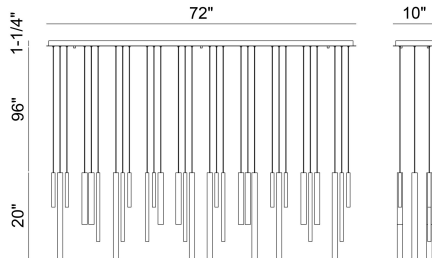

SANTANA, 30-LIGHT 72IN INTEGRATED LED GRAND CHANDELIER

OPTIONS AVAILABLE

ITEM NO.	FINISH	SHADE
46814-012	MIX	MULTI COLOR
46814-029	MATTE BLACK	BLACK
46814-036	SATIN NICKEL	SATIN NICKEL
46814-043	ANTIQUÉ BRASS	ANTIQUÉ BRASS

PRODUCT DETAILS

No.	: 46814-043
Product Color	: ANTIQUÉ BRASS
Product Material	: METAL
Shade / Accent Colour	: ANTIQUÉ BRASS
Shade / Accent Material	: STEEL
Length	: 72"
Width	: 10"
Height	: 20"
Overall Height	: 117.25"
Weight	: 41.1LBS
Shade Length	: 15.7"
Shade Height	: 0.16"
Shade Diameter	: 15.7"

TECHNICAL DETAILS

Light Direction	: DOWN
Hanging Support Type	: AIRCRAFT CABLE
Canopy / Backplate Length	: 4.75"
Canopy / Backplate Height	: 4.75"
Canopy / Backplate Width	: 1"
IP Rating	: IP44
Location	: DRY
Beam Angle	: 360