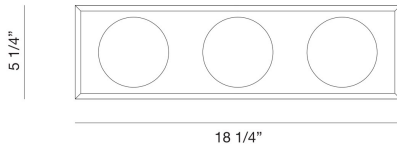

ROVER, 3 LT LED BATHBAR

PRODUCT DETAILS

No.	:	39335-036
Product Color	:	BLACK
Shade / Accent Colour	:	BLACK
Width	:	18.25"
Height	:	5.25"
Ext	:	4.25"
Weight	:	8.6lbs

LIGHT SOURCE DETAILS

Light Source Type	:	INTEGRATED LED
Input Voltage	:	120V
Bulb Voltage	:	120V
Socket Type	:	LED
Total Wattage	:	10W
Delivered Lumens	:	800lm
Kelvin	:	3000K
CRI	:	90
Dimmable	:	Yes

OPTIONS AVAILABLE

ITEM NO.	FINISH	SHADE
39335-012	SOFT GOLD	GOLD
39335-029	CHROME	CHROME
39335-036	BLACK	BLACK

TECHNICAL DETAILS

Canopy / Backplate Length	:	18.25"
Canopy / Backplate Height	:	1"
Canopy / Backplate Width	:	5.25"