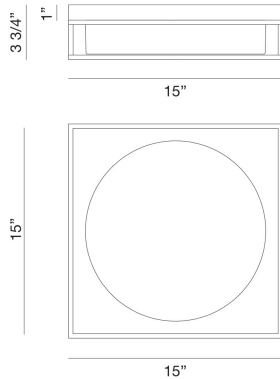

ROVER, LG LED FLUSHMOUNT

PRODUCT DETAILS

| | | |
|-----------------------|---|-----------|
| No. | : | 39333-025 |
| Product Color | : | CHROME |
| Shade / Accent Colour | : | CHROME |
| Length | : | 15" |
| Width | : | 15" |
| Height | : | 4" |
| Weight | : | 12lbs |

OPTIONS AVAILABLE

| ITEM NO. | FINISH | SHADE |
|-----------|-----------|--------|
| 39333-018 | SOFT GOLD | GOLD |
| 39333-025 | CHROME | CHROME |
| 39333-032 | BLACK | BLACK |

TECHNICAL DETAILS

| | | |
|---------------------------|---|-----|
| Canopy / Backplate Length | : | 15" |
| Canopy / Backplate Height | : | 1" |
| Canopy / Backplate Width | : | 15" |