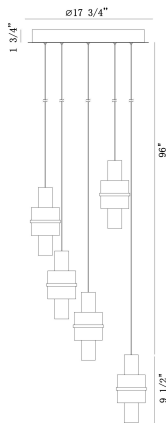

## ROLA, ROLA, 5LT LED CHANDELIER

### PRODUCT DETAILS

No.	:	45594-014
Product Color	:	Gold
Product Material	:	Iron
Shade / Accent Colour	:	Smoke
Shade / Accent Material	:	Alu+Glass+PC tube
Diameter	:	17.75"
Height	:	9.5"
Overall Height	:	107.25"
Weight	:	14.5lbs
Shade Height	:	9.5"
Shade Diameter	:	4"

### LIGHT SOURCE DETAILS

Number of Bulbs	:	10
Light Source	:	LED
Light Source Type	:	LED
Input Voltage	:	120V
Bulb Voltage	:	24V
Socket Type	:	LED
Wattage	:	40W
Total Wattage	:	48W
Delivered Lumens	:	871lm
Kelvin	:	3000K
CRI	:	90
Bulb Included	:	Yes
Dimmable	:	Yes

### TECHNICAL DETAILS

Light Direction	:	Up and Down
Hanging Support Type	:	AIRCRAFT CABLE
Hanging Support Length	:	96"
Rods Included	:	No
Canopy / Backplate Height	:	1.75"
Canopy / Backplate Dia.	:	14.75"
Location	:	Dry