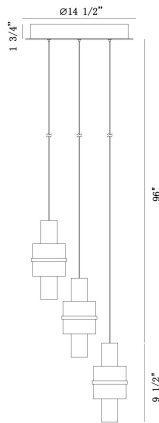

## ROLA, ROLA, 3LT LED CHANDELIER

### PRODUCT DETAILS

No.	:	45593-017
Product Color	:	Gold
Product Material	:	Iron
Shade / Accent Colour	:	Smoke
Shade / Accent Material	:	Alu+Glass+PC tube
Diameter	:	14.5"
Height	:	9.5"
Overall Height	:	107.25"
Weight	:	9lbs
Shade Height	:	9.5"
Shade Diameter	:	4"

### LIGHT SOURCE DETAILS

Number of Bulbs	:	6
Light Source	:	LED
Light Source Type	:	LED
Input Voltage	:	120V
Bulb Voltage	:	24V
Socket Type	:	LED
Wattage	:	24W
Total Wattage	:	30W
Delivered Lumens	:	489lm
Kelvin	:	3000K
CRI	:	90
Bulb Included	:	Yes
Dimmable	:	Yes

### TECHNICAL DETAILS

Light Direction	:	Up and Down
Hanging Support Type	:	AIRCRAFT CABLE
Hanging Support Length	:	96"
Rods Included	:	No
Canopy / Backplate Height	:	1.75"
Canopy / Backplate Dia.	:	14.5"
Location	:	Dry