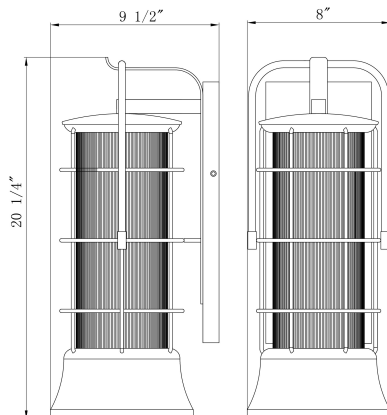

RIVAMAR, LARGE WALL LANTERN

PRODUCT DETAILS

No.	:	44264-017
Product Color	:	DARK BRONZE
Width	:	8"
Height	:	20.25"
Ext	:	9.5"
Shade Height	:	16"
Shade Diameter	:	6"

LIGHT SOURCE DETAILS

Number of Bulbs	:	1
Light Source	:	Incandescent
Light Source Type	:	T10
Input Voltage	:	120V
Bulb Voltage	:	120V
Socket Type	:	E26
Wattage	:	60W
Total Wattage	:	60W
Bulb Included	:	No
Dimmable	:	Yes

OPTIONS AVAILABLE

ITEM NO.	FINISH	SHADE
44264-017	DARK BRONZE	

TECHNICAL DETAILS

Canopy / Backplate Length	:	14.5"
Canopy / Backplate Height	:	0.75"
Canopy / Backplate Width	:	6"
Location	:	WET

PROJECT INFORMATION