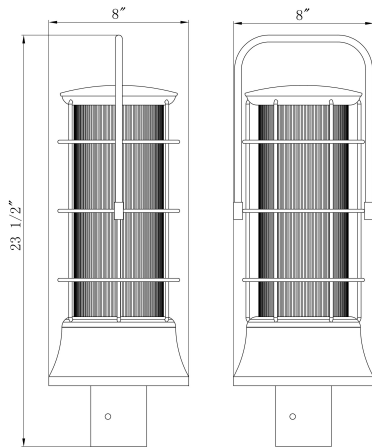

TECHNICAL DETAILS

Location	:	WET

PROJECT INFORMATION

Job Name: Date: Type:

Comments: