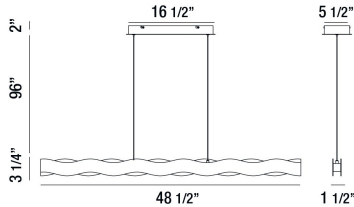

RIPPLE, 49" LINEAR CHANDELIER

PRODUCT DETAILS

No.	:	35956-013
Product Color	:	BLACK
Product Material	:	METAL
Shade / Accent Colour	:	SILVER
Shade / Accent Material	:	METAL WAVES
Length	:	48.5"
Width	:	1.5"
Height	:	3.25"
Overall Height	:	101.25"
Weight	:	9.7lbs

ITEM NO.	FINISH	SHADE
35956-013	BLACK	SILVER
35956-020	BRONZE	GOLD

TECHNICAL DETAILS

Hanging Support Type	:	AIRCRAFT CABLE
Hanging Support Length	:	96"
Canopy / Backplate Length	:	16.5"
Canopy / Backplate Height	:	2"
Canopy / Backplate Width	:	5.5"
Location	:	DRY
Approval	:	