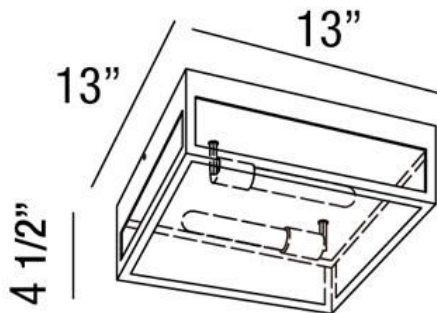

### PRODUCT DETAILS

No.	:	25604-016
Product Color	:	BRONZE
Shade / Accent Colour	:	CLEAR GLASS
Length	:	13"
Width	:	13"
Height	:	4.5"
Weight	:	7.6lbs

### TECHNICAL DETAILS

Light Direction	:	Down
Canopy / Backplate Length	:	12"
Canopy / Backplate Height	:	1"
Canopy / Backplate Width	:	12"
Adjustable Lamp Head	:	No
Location	:	WET
Approval	:	