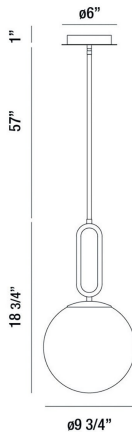

PROSPECT, 10" ROUND PENDANT

PRODUCT DETAILS

No.	:	37231-039
Product Color	:	GOLD
Product Material	:	METAL
Shade / Accent Colour	:	OPAL WHITE
Shade / Accent Material	:	GLASS
Diameter	:	9.75"
Height	:	18.75"
Overall Height	:	76.75"
Weight	:	3.6lbs

LIGHT SOURCE DETAILS

Number of Bulbs	:	1
Light Source	:	Incandescent
Light Source Type	:	A19
Input Voltage	:	120V
Bulb Voltage	:	120V
Socket Type	:	E26
Wattage	:	60W
Total Wattage	:	60W
Bulb Included	:	No
Dimmable	:	Yes

OPTIONS AVAILABLE

ITEM NO.	FINISH	SHADE
37231-019	BLACK	OPAL WHITE
37231-039	GOLD	OPAL WHITE

TECHNICAL DETAILS

Hanging Support Type	:	ROD
Hanging Support Length	:	57"
Rods Included	:	3"+6"+12"+18"+18"
Canopy / Backplate Height	:	1"
Canopy / Backplate Dia.	:	6"
Location	:	DRY
Approval	:	