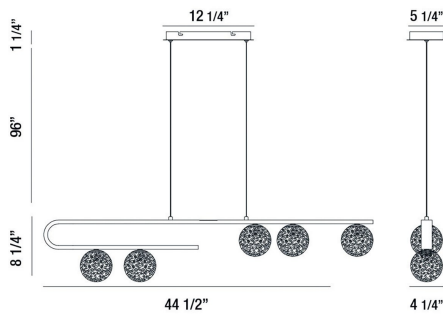

PHILLIMORE, 44" LINEAR CHANDELIER

PRODUCT DETAILS

No.	:	37351-014
Product Color	:	BRUSHED GOLD
Product Material	:	METAL
Shade / Accent Colour	:	CLEAR
Shade / Accent Material	:	GLASS
Length	:	44.5"
Width	:	4.25"
Height	:	8.25"
Overall Height	:	105.5"
Weight	:	9.6lbs

ITEM NO.	FINISH	SHADE
37351-014	BRUSHED GOLD	CLEAR

TECHNICAL DETAILS

Hanging Support Type	:	AIRCRAFT CABLE
Hanging Support Length	:	96"
Canopy / Backplate Length	:	12.25"
Canopy / Backplate Height	:	1.25"
Canopy / Backplate Width	:	5.25"
Approval	:	
Title 24	:	Yes