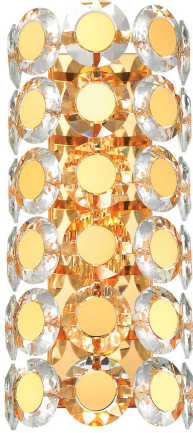

PERRENE, PERRENE, WALL SCONCE

PRODUCT DETAILS

No.	:	44283-023
Product Color	:	Gold
Product Material	:	Iron
Shade / Accent Colour	:	NA
Shade / Accent Material	:	Crystal
Width	:	6.5"
Height	:	19"
Ext	:	6.5"
Weight	:	14lbs

OPTIONS AVAILABLE

ITEM NO.	FINISH	SHADE
44283-018	CHROME	
44283-023	Gold	NA

TECHNICAL DETAILS

Canopy / Backplate Length	:	17"
Canopy / Backplate Height	:	4.75"
Canopy / Backplate Width	:	1"
Location	:	Dry
Approval	:	