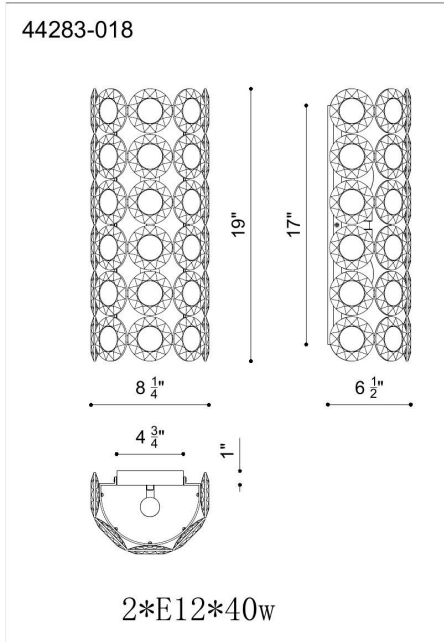

PERRENE, PERRENE, WALL SCONCE

PRODUCT DETAILS

No.	:	44283-023
Product Color	:	Gold
Product Material	:	Iron
Shade / Accent Colour	:	NA
Shade / Accent Material	:	Crystal
Width	:	6.5"
Height	:	19"
Ext	:	6.5"
Weight	:	14lbs

LIGHT SOURCE DETAILS

Number of Bulbs	:	2
Light Source	:	Incandescent
Light Source Type	:	B10
Input Voltage	:	120V
Bulb Voltage	:	120V
Socket Type	:	E12
Wattage	:	40W
Total Wattage	:	80W
Bulb Included	:	No
Dimmable	:	No

OPTIONS AVAILABLE

ITEM NO.	FINISH	SHADE
44283-018	CHROME	
44283-023	Gold	NA

TECHNICAL DETAILS

Canopy / Backplate Length	:	17"
Canopy / Backplate Height	:	4.75"
Canopy / Backplate Width	:	1"
Location	:	Dry
Approval	:	