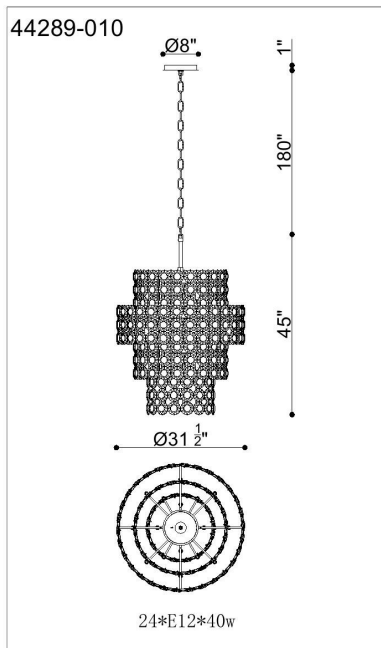

### PRODUCT DETAILS

No.	:	44289-010
Product Color	:	CHROME
Diameter	:	31.5"
Height	:	45"
Weight	:	129lbs

### LIGHT SOURCE DETAILS

Number of Bulbs	:	24
Light Source	:	Incandescent
Light Source Type	:	B10
Input Voltage	:	120V
Bulb Voltage	:	120V
Socket Type	:	E12
Wattage	:	40W
Total Wattage	:	960W
Bulb Included	:	No
Dimmable	:	Yes

### TECHNICAL DETAILS

Hanging Support Type	:	CHAIN
Hanging Support Length	:	180"
Canopy / Backplate Height	:	1"
Canopy / Backplate Dia.	:	8"
Location	:	DRY