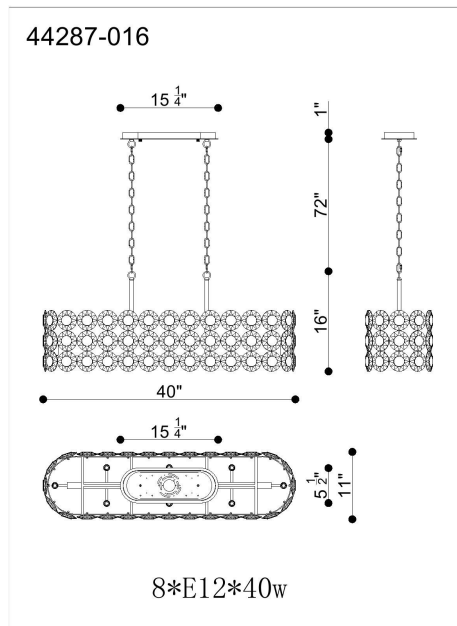

PERRENE, ISLAND CHANDELIER

PRODUCT DETAILS

No.	:	44287-016
Product Color	:	CHROME
Length	:	40"
Width	:	11"
Height	:	16"

LIGHT SOURCE DETAILS

Number of Bulbs	:	8
Light Source	:	Incandescent
Light Source Type	:	B10
Input Voltage	:	120V
Bulb Voltage	:	120V
Socket Type	:	E12
Wattage	:	60W
Total Wattage	:	480W
Bulb Included	:	No
Dimmable	:	Yes

OPTIONS AVAILABLE

ITEM NO.	FINISH	SHADE
44287-016	CHROME	

TECHNICAL DETAILS

Hanging Support Type	:	CHAIN
Hanging Support Length	:	72"
Canopy / Backplate Length	:	15.5"
Canopy / Backplate Height	:	1"
Canopy / Backplate Width	:	5.5"
Location	:	DRY