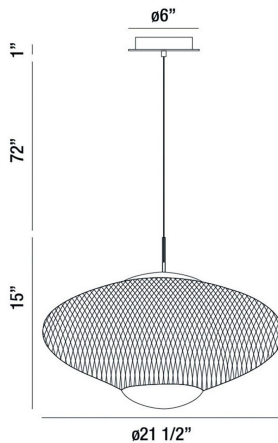

### PRODUCT DETAILS

No.	:	37107-017
Product Color	:	BLACK
Product Material	:	METAL
Shade / Accent Colour	:	GOLD
Shade / Accent Material	:	METAL
Diameter	:	21.5"
Height	:	15"
Overall Height	:	88"
Weight	:	4lbs

### TECHNICAL DETAILS

Hanging Support Type	:	WIRE
Hanging Support Length	:	72"
Canopy / Backplate Height	:	1"
Canopy / Backplate Dia.	:	6"
Location	:	DRY
Title 24	:	Yes