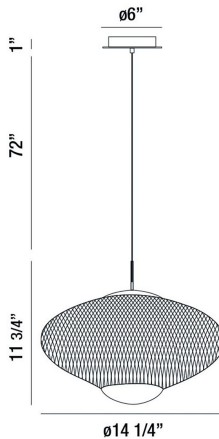

PARK, 14" ROUND PENDANT

PRODUCT DETAILS

No.	:	37106-010
Product Color	:	BLACK
Product Material	:	METAL
Shade / Accent Colour	:	GOLD
Shade / Accent Material	:	METAL
Diameter	:	14.25"
Height	:	11.75"
Overall Height	:	84.75"
Weight	:	3.3lbs

LIGHT SOURCE DETAILS

Light Source Type	:	INTEGRATED LED
Input Voltage	:	120V
Bulb Voltage	:	120V
Socket Type	:	LED
Total Wattage	:	10W
Delivered Lumens	:	570lm
Kelvin	:	3000K
CRI	:	85+
Dimmable	:	Yes

OPTIONS AVAILABLE

ITEM NO.	FINISH	SHADE
37106-010	BLACK	GOLD

TECHNICAL DETAILS

Hanging Support Type	:	WIRE
Hanging Support Length	:	72"
Canopy / Backplate Height	:	1"
Canopy / Backplate Dia.	:	6"
Location	:	DRY
Title 24	:	Yes