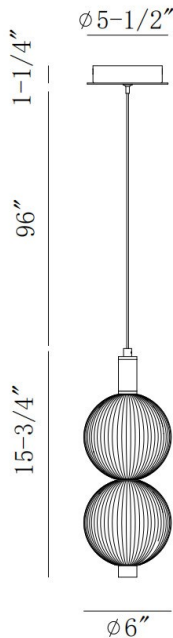

### PRODUCT DETAILS

No.	:	47190-016
Product Color	:	GOLD
Product Material	:	GOLD
Shade / Accent Colour	:	SMOKE
Shade / Accent Material	:	GLASS
Width	:	6"
Diameter	:	6"
Height	:	16"
Weight	:	3.5LBS
Shade Diameter	:	6"

### LIGHT SOURCE DETAILS

Light Source Type	:	INTEGRATED LED
Bulb Voltage	:	36V
Total Wattage	:	23W
Delivered Lumens	:	1539LM
Kelvin	:	3000K
CRI	:	90
Dimmable	:	YES

### TECHNICAL DETAILS

Hanging Support Type	:	AIRCRAFT CABLE
Canopy / Backplate Height	:	1.25"
Canopy / Backplate Dia.	:	5"
IP Rating	:	IP22
Title 24	:	YES
Beam Angle	:	360