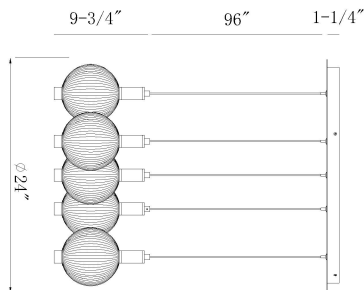

## PRODUCT DETAILS

No.	:	47208-018
Product Color	:	GOLD
Product Material	:	GOLD
Shade / Accent Colour	:	SMOKE
Shade / Accent Material	:	GLASS
Diameter	:	24"
Height	:	10"
Weight	:	27.3LBS
Shade Height	:	6"
Shade Diameter	:	6"

## TECHNICAL DETAILS

Hanging Support Type	:	AIRCRAFT CABLE
Canopy / Backplate Height	:	1.25"
Canopy / Backplate Dia.	:	24"
IP Rating	:	IP22
Title 24	:	YES
Beam Angle	:	360