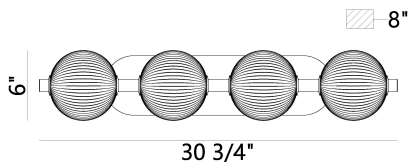

PALMAS, 4-LIGHT 30IN INTEGRATED LED VANITY

PRODUCT DETAILS

No.	:	47194-014
Product Color	:	GOLD
Product Material	:	GOLD
Shade / Accent Colour	:	FROSTED
Shade / Accent Material	:	GLASS
Length	:	30"
Height	:	5.25"
Ext	:	8"
Weight	:	8.8LBS
Shade Diameter	:	6"

LIGHT SOURCE DETAILS

Light Source Type	:	INTEGRATED LED
Bulb Voltage	:	36V
Total Wattage	:	36W
Delivered Lumens	:	2320LM
Kelvin	:	3000K
CRI	:	90
Dimmable	:	YES

OPTIONS AVAILABLE

ITEM NO.	FINISH	SHADE
47194-014	GOLD	OPAL
47194-021	POLISHED NICKEL	OPAL

TECHNICAL DETAILS

Hanging Support Type	:	J-BOX
Canopy / Backplate Length	:	20"
Canopy / Backplate Height	:	1.5"
Canopy / Backplate Width	:	5.25"
IP Rating	:	IP22
Title 24	:	YES
Beam Angle	:	270

PROJECT INFORMATION