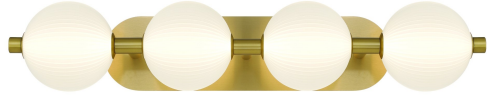

PALMAS, 4-LIGHT 30IN INTEGRATED LED VANITY

PRODUCT DETAILS

No.	:	47194-014
Product Color	:	GOLD
Product Material	:	GOLD
Shade / Accent Colour	:	FROSTED
Shade / Accent Material	:	GLASS
Length	:	30"
Height	:	5.25"
Ext	:	8"
Weight	:	8.8LBS
Shade Diameter	:	6"

LIGHT SOURCE DETAILS

Light Source Type	:	INTEGRATED LED
Bulb Voltage	:	36V
Total Wattage	:	36W
Delivered Lumens	:	2320LM
Kelvin	:	3000K
CRI	:	90
Dimmable	:	YES

OPTIONS AVAILABLE

ITEM NO.	FINISH	SHADE
47194-014	GOLD	OPAL
47194-021	POLISHED NICKEL	OPAL

TECHNICAL DETAILS

Hanging Support Type	:	J-BOX
Canopy / Backplate Length	:	20"
Canopy / Backplate Height	:	1.5"
Canopy / Backplate Width	:	5.25"
IP Rating	:	IP22
Title 24	:	YES
Beam Angle	:	270

PROJECT INFORMATION