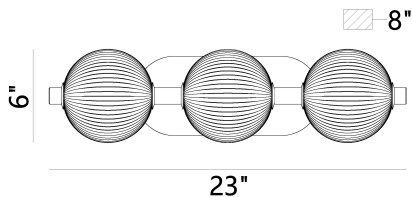

PALMAS, 3-LIGHT 23IN INTEGRATED LED VANITY

PRODUCT DETAILS

No.	:	47193-017
Product Color	:	GOLD
Product Material	:	GOLD
Shade / Accent Colour	:	FROSTED
Shade / Accent Material	:	GLASS
Length	:	22.5"
Height	:	5.25"
Ext	:	8"
Weight	:	5.9LBS
Shade Diameter	:	6"

LIGHT SOURCE DETAILS

Light Source Type	:	INTEGRATED LED
Bulb Voltage	:	36V
Total Wattage	:	27W
Delivered Lumens	:	1850LM
Kelvin	:	3000K
CRI	:	90
Dimmable	:	YES

OPTIONS AVAILABLE

ITEM NO.	FINISH	SHADE
47193-017	GOLD	OPAL
47193-024	POLISHED NICKEL	OPAL

TECHNICAL DETAILS

Hanging Support Type	:	J-BOX
Canopy / Backplate Length	:	12"
Canopy / Backplate Height	:	1.5"
Canopy / Backplate Width	:	5.25"
IP Rating	:	IP22
Title 24	:	YES
Beam Angle	:	270

PROJECT INFORMATION