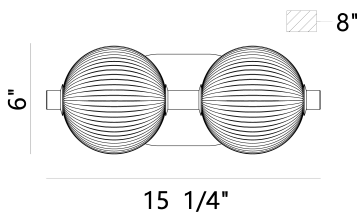

PALMAS, 2-LIGHT 15IN INTEGRATED LED VANITY

PRODUCT DETAILS

No.	:	47192-010
Product Color	:	GOLD
Product Material	:	GOLD
Shade / Accent Colour	:	FROSTED
Shade / Accent Material	:	GLASS
Length	:	15"
Height	:	5.25"
Ext	:	8"
Weight	:	3.9LBS
Shade Diameter	:	6"

LIGHT SOURCE DETAILS

Light Source Type	:	INTEGRATED LED
Bulb Voltage	:	36V
Total Wattage	:	18W
Delivered Lumens	:	1361LM
Kelvin	:	3000K
CRI	:	90
Dimmable	:	YES

OPTIONS AVAILABLE

ITEM NO.	FINISH	SHADE
47192-010	GOLD	OPAL
47192-027	POLISHED NICKEL	OPAL

TECHNICAL DETAILS

Hanging Support Type	:	J-BOX
Canopy / Backplate Length	:	8"
Canopy / Backplate Height	:	1.5"
Canopy / Backplate Width	:	5.25"
IP Rating	:	IP22
Title 24	:	YES
Beam Angle	:	270

PROJECT INFORMATION