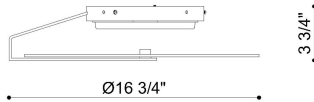

NUVOLA, 17IN INTEGRATED LED FLUSH MOUNT

OPTIONS AVAILABLE

ITEM NO.	FINISH	SHADE
46844-019	MATTE BLACK	WHITE
46844-026	SATIN NICKEL	WHITE
46844-033	GOLD	WHITE

PRODUCT DETAILS

No.	:	46844-019
Product Color	:	MATTE BLACK
Product Material	:	METAL
Shade / Accent Colour	:	WHITE
Shade / Accent Material	:	GLASS
Length	:	16.75"
Width	:	16.75"
Diameter	:	16.75"
Height	:	3.75"
Overall Height	:	4"
Weight	:	6.1LBS
Shade Length	:	15.7"
Shade Height	:	0.16"
Shade Diameter	:	15.7"

TECHNICAL DETAILS

Light Direction	:	DOWN
Hanging Support Type	:	J-BOX
Canopy / Backplate Height	:	0.75"
Canopy / Backplate Dia.	:	7"
IP Rating	:	IP44
Location	:	DRY
Beam Angle	:	360

PROJECT INFORMATION

Job Name: Date: Type: