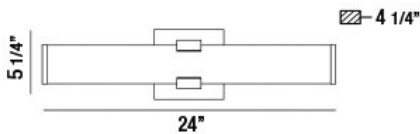

NOZZA, MEDIUM LED VANITY

PRODUCT DETAILS

No.	:	34147-016
Product Color	:	CHROME
Product Material	:	METAL
Shade / Accent Colour	:	CLEAR
Shade / Accent Material	:	ACRYLIC
Width	:	24"
Height	:	5.75"
Ext	:	4.25"
Weight	:	3.8lbs

LIGHT SOURCE DETAILS

Light Source Type	:	INTEGRATED LED
Input Voltage	:	120V
Bulb Voltage	:	120V
Total Wattage	:	30W
Delivered Lumens	:	1700lm
Kelvin	:	3000K
CRI	:	90+
Dimmable	:	Yes

OPTIONS AVAILABLE

ITEM NO.	FINISH	SHADE
34147-016	CHROME	CLEAR

TECHNICAL DETAILS

Canopy / Backplate Length	:	5.75"
Canopy / Backplate Height	:	1.5"
Canopy / Backplate Width	:	5.75"
Mounting	:	Up or Down
Location	:	DAMP
Approval	:	

PROJECT INFORMATION

 Job Name: Date: Type: