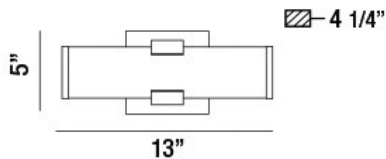

NOZZA, SMALL LED VANITY

PRODUCT DETAILS

No.	:	34146-019
Product Color	:	CHROME
Product Material	:	METAL
Shade / Accent Colour	:	CLEAR
Shade / Accent Material	:	ACRYLIC
Width	:	13"
Height	:	5"
Ext	:	4.25"
Weight	:	2.9lbs

LIGHT SOURCE DETAILS

Light Source Type	:	INTEGRATED LED
Input Voltage	:	120V
Bulb Voltage	:	120V
Total Wattage	:	16W
Delivered Lumens	:	850lm
Kelvin	:	3000K
CRI	:	90+
Dimmable	:	Yes

OPTIONS AVAILABLE

ITEM NO.	FINISH	SHADE
34146-019	CHROME	CLEAR

TECHNICAL DETAILS

Canopy / Backplate Length	:	5"
Canopy / Backplate Height	:	1.25"
Canopy / Backplate Width	:	5"
Mounting	:	Up or Down
Location	:	DAMP
Approval	:	

PROJECT INFORMATION

Job Name: Date: Type: