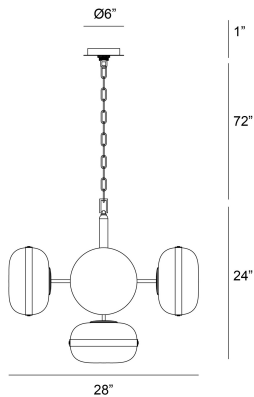

### PRODUCT DETAILS

No.	:	38129-018
Product Color	:	ANCIENT BRASS
Product Material	:	METAL
Shade / Accent Colour	:	CHAMPAGNE
Shade / Accent Material	:	GLASS
Diameter	:	28"
Height	:	24"
Overall Height	:	96"
Weight	:	3lbs

### TECHNICAL DETAILS

Hanging Support Type	:	CHAIN
Hanging Support Length	:	72"
Canopy / Backplate Height	:	1"
Canopy / Backplate Dia.	:	5.75"
Location	:	DRY
Approval	:	