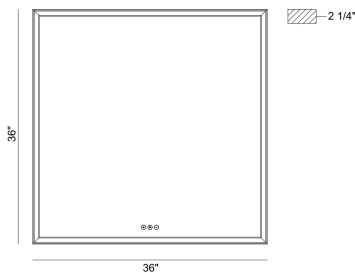

TECHNICAL DETAILS

Hanging Support Type	:	Z-BAR
IP Rating	:	IP44
Title 24	:	YES
Beam Angle	:	270

PROJECT INFORMATION

Job Name: Date: Type:

Comments: