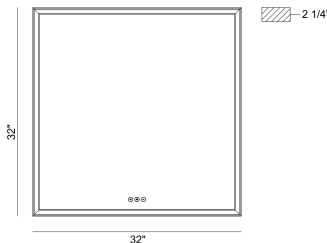

TECHNICAL DETAILS

Hanging Support Type	:	Z-BAR
IP Rating	:	IP44
Title 24	:	YES
Beam Angle	:	270

PROJECT INFORMATION

Job Name: Date: Type:

Comments: