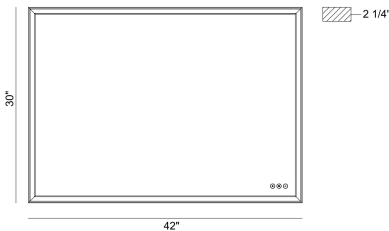

TECHNICAL DETAILS

Hanging Support Type	:	Z-BAR
IP Rating	:	IP44
Title 24	:	YES
Beam Angle	:	270

PROJECT INFORMATION

Job Name: Date: Type:

Comments: