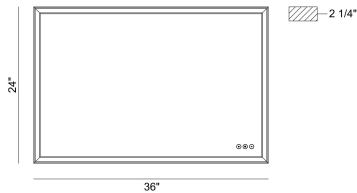

TECHNICAL DETAILS

Hanging Support Type	:	Z-BAR
IP Rating	:	IP44
Title 24	:	YES
Beam Angle	:	270

PROJECT INFORMATION

Job Name: Date: Type:

Comments: