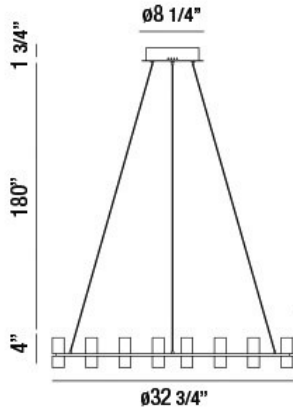

NETTO, 33" ROUND CHANDELIER

PRODUCT DETAILS

No.	:	33725-017
Product Color	:	CHROME
Product Material	:	METAL
Shade / Accent Colour	:	CLEAR
Shade / Accent Material	:	ACRYLIC
Diameter	:	32.75"
Height	:	4"
Overall Height	:	185.75"
Weight	:	8.3lbs

ITEM NO.	FINISH	SHADE
33725-017	CHROME	CLEAR

TECHNICAL DETAILS

Hanging Support Type	:	AIRCRAFT CABLE
Hanging Support Length	:	180"
Canopy / Backplate Height	:	1.75"
Canopy / Backplate Dia.	:	8.25"
Location	:	DRY
Approval	:	