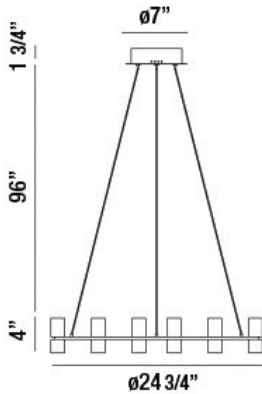

NETTO, 25" ROUND CHANDELIER

PRODUCT DETAILS

No.	:	33724-010
Product Color	:	CHROME
Product Material	:	METAL
Shade / Accent Colour	:	CLEAR
Shade / Accent Material	:	ACRYLIC
Diameter	:	24.75"
Height	:	4"
Overall Height	:	101.75"
Weight	:	6.3lbs

LIGHT SOURCE DETAILS

Light Source Type	:	INTEGRATED LED
Input Voltage	:	120V
Bulb Voltage	:	120V
Socket Type	:	LED
Total Wattage	:	36W
Delivered Lumens	:	2160lm
Kelvin	:	3000K
CRI	:	90+
Dimmable	:	Yes

OPTIONS AVAILABLE

ITEM NO.	FINISH	SHADE
33724-010	CHROME	CLEAR

TECHNICAL DETAILS

Hanging Support Type	:	AIRCRAFT CABLE
Hanging Support Length	:	96"
Canopy / Backplate Height	:	1.75"
Canopy / Backplate Dia.	:	7"
Location	:	DRY
Approval	:	