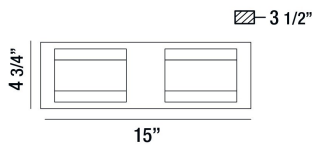

### PRODUCT DETAILS

No.	:	35697-015
Product Color	:	CHROME
Product Material	:	METAL
Shade / Accent Colour	:	CLEAR
Shade / Accent Material	:	PRESSED GLASS
Width	:	15"
Height	:	4.75"
Ext	:	3.5"
Weight	:	5.1lbs

### TECHNICAL DETAILS

Canopy / Backplate Length	:	15"
Canopy / Backplate Height	:	1.5"
Canopy / Backplate Width	:	4.75"
Location	:	DAMP
Approval	:	