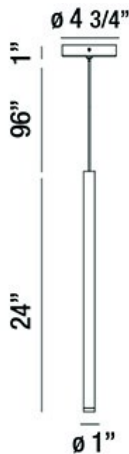

NAVADA, 1" ROUND PENDANT

PRODUCT DETAILS

No.	:	34165-041
Product Color	:	BLACK
Product Material	:	METAL
Shade / Accent Colour	:	BLACK
Shade / Accent Material	:	METAL TUBES
Diameter	:	1"
Height	:	24"
Overall Height	:	121"
Weight	:	1.6lbs

LIGHT SOURCE DETAILS

Light Source Type	:	INTEGRATED LED
Input Voltage	:	120V
Bulb Voltage	:	120V
Socket Type	:	LED
Total Wattage	:	3W
Delivered Lumens	:	150lm
Kelvin	:	3000K
CRI	:	90+
Dimmable	:	No

OPTIONS AVAILABLE

ITEM NO.	FINISH	SHADE
34165-010	SATIN NICKEL	SATIN NICKEL
34165-027	ANTIQUE BRASS	ANTIQUE BRASS
34165-034	WHITE	WHITE
34165-041	BLACK	BLACK

TECHNICAL DETAILS

Hanging Support Type	:	WIRE
Hanging Support Length	:	96"
Canopy / Backplate Height	:	1"
Canopy / Backplate Dia.	:	4.75"
Location	:	DRY
Approval	:	