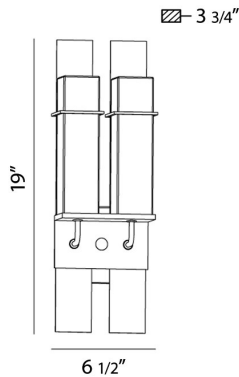

MULLER, 2-LIGHT OUTDOOR WALL SCONCE

PRODUCT DETAILS

No.	:	28054-016
Product Color	:	BRONZE
Shade / Accent Colour	:	GLASS
Width	:	6.5"
Height	:	19"
Ext	:	3.75"
Weight	:	5.2lbs

LIGHT SOURCE DETAILS

Number of Bulbs	:	2
Light Source	:	Incandescent
Light Source Type	:	EDISON
Input Voltage	:	120V
Bulb Voltage	:	120V
Socket Type	:	E26
Wattage	:	60W
Total Wattage	:	120W
Bulb Included	:	Yes
Dimmable	:	Yes

OPTIONS AVAILABLE

ITEM NO.	FINISH	SHADE
28054-016	BRONZE	GLASS

TECHNICAL DETAILS

Light Direction	:	Down
Canopy / Backplate Length	:	4.92"
Canopy / Backplate Height	:	0.79"
Canopy / Backplate Width	:	4.92"
Adjustable Lamp Head	:	No
Location	:	WET
Approval	:	