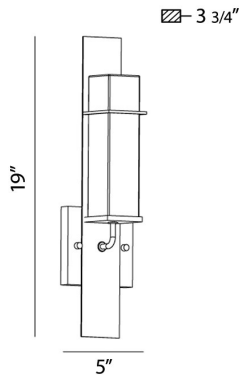

MULLER, 1-LIGHT WALL SCONCE

PRODUCT DETAILS

No.	:	28053-019
Product Color	:	BRONZE
Shade / Accent Colour	:	GLASS
Width	:	5"
Height	:	19"
Ext	:	3.75"
Weight	:	3.5lbs

LIGHT SOURCE DETAILS

Number of Bulbs	:	1
Light Source	:	Incandescent
Light Source Type	:	EDISON
Input Voltage	:	120V
Bulb Voltage	:	120V
Socket Type	:	E26
Wattage	:	60W
Total Wattage	:	60W
Bulb Included	:	Yes

OPTIONS AVAILABLE

ITEM NO.	FINISH	SHADE
28053-019	BRONZE	GLASS

TECHNICAL DETAILS

Light Direction	:	Down
Canopy / Backplate Length	:	4.92"
Canopy / Backplate Height	:	0.79"
Canopy / Backplate Width	:	4.92"
Adjustable Lamp Head	:	No
Location	:	WET
Approval	:	