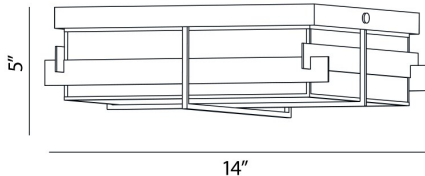

MULLER, 2-LIGHT FLUSH MOUNT

PRODUCT DETAILS

No.	:	28055-013
Product Color	:	BRONZE
Shade / Accent Colour	:	GLASS
Length	:	14"
Width	:	14"
Height	:	5"
Weight	:	6.3lbs

LIGHT SOURCE DETAILS

Number of Bulbs	:	2
Light Source	:	Incandescent
Light Source Type	:	EDISON
Input Voltage	:	120V
Bulb Voltage	:	120V
Socket Type	:	E26
Wattage	:	60W
Total Wattage	:	120W
Bulb Included	:	Yes

OPTIONS AVAILABLE

ITEM NO.	FINISH	SHADE
28055-013	BRONZE	GLASS

TECHNICAL DETAILS

Light Direction	:	Down
Canopy / Backplate Length	:	13"
Canopy / Backplate Width	:	13"
Adjustable Lamp Head	:	No
Location	:	WET
Approval	:	