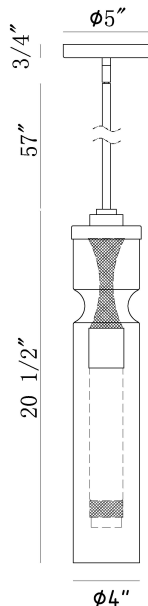

### PRODUCT DETAILS

No.	:	46430-014
Product Color	:	gold
Product Material	:	Iron
Shade / Accent Colour	:	Clear
Shade / Accent Material	:	Glass
Diameter	:	4"
Height	:	20"
Overall Height	:	78.7"
Weight	:	7.4lbs
Shade Width	:	4"
Shade Height	:	20"
Shade Diameter	:	4"

### LIGHT SOURCE DETAILS

Number of Bulbs	:	1
Light Source	:	Incandescent
Light Source Type	:	T10
Input Voltage	:	120V
Bulb Voltage	:	120V
Socket Type	:	E26
Wattage	:	6W
Total Wattage	:	6W
Delivered Lumens	:	627lm
Kelvin	:	3000K
CRI	:	90
Bulb Included	:	No
Dimmable	:	No

### TECHNICAL DETAILS

Light Direction	:	Up and Down
Hanging Support Type	:	CHAIN
Hanging Support Length	:	57"
Rods Included	:	Yes
Canopy / Backplate Height	:	0.75"
Canopy / Backplate Dia.	:	5.125"
Adjustable Lamp Head	:	Yes
Location	:	Dry