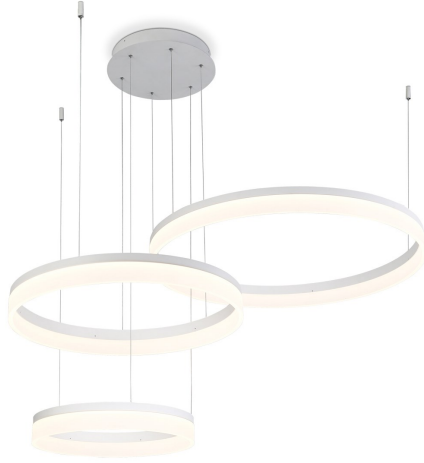

MINUTA, 48" ROUND CHANDELIER

PRODUCT DETAILS

No.	:	31779-012
Product Color	:	SAND WHITE
Product Material	:	ALUMINUM
Shade / Accent Colour	:	FROSTED
Shade / Accent Material	:	ACRYLIC
Diameter	:	47.75"
Height	:	2.75"
Overall Height	:	76.75"
Weight	:	21.3lbs

LIGHT SOURCE DETAILS

Light Source Type	:	INTEGRATED LED
Input Voltage	:	120V
Bulb Voltage	:	120V
Socket Type	:	LED
Total Wattage	:	106W
Delivered Lumens	:	4800lm
Kelvin	:	3000K
CRI	:	80+
Dimmable	:	Yes

OPTIONS AVAILABLE

ITEM NO.	FINISH	SHADE
31779-012	SAND WHITE	FROSTED
31779-029	BRONZE	FROSTED

TECHNICAL DETAILS

Light Direction	:	Down
Hanging Support Type	:	AIRCRAFT CABLE
Hanging Support Length	:	72"
Canopy / Backplate Height	:	2"
Canopy / Backplate Dia.	:	13"
Adjustable Lamp Head	:	No
Approval	:	