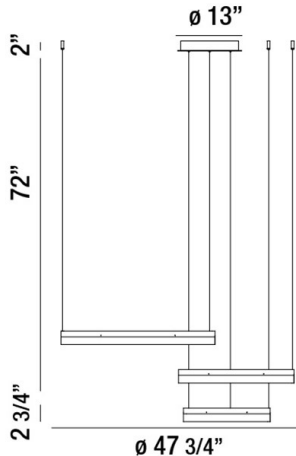

MINUTA, 48" ROUND CHANDELIER

PRODUCT DETAILS

No.	:	31779-012
Product Color	:	SAND WHITE
Product Material	:	ALUMINUM
Shade / Accent Colour	:	FROSTED
Shade / Accent Material	:	ACRYLIC
Diameter	:	47.75"
Height	:	2.75"
Overall Height	:	76.75"
Weight	:	21.3lbs

LIGHT SOURCE DETAILS

Light Source Type	:	INTEGRATED LED
Input Voltage	:	120V
Bulb Voltage	:	120V
Socket Type	:	LED
Total Wattage	:	106W
Delivered Lumens	:	4800lm
Kelvin	:	3000K
CRI	:	80+
Dimmable	:	Yes

OPTIONS AVAILABLE

ITEM NO.	FINISH	SHADE
31779-012	SAND WHITE	FROSTED
31779-029	BRONZE	FROSTED

TECHNICAL DETAILS

Light Direction	:	Down
Hanging Support Type	:	AIRCRAFT CABLE
Hanging Support Length	:	72"
Canopy / Backplate Height	:	2"
Canopy / Backplate Dia.	:	13"
Adjustable Lamp Head	:	No
Approval	:	