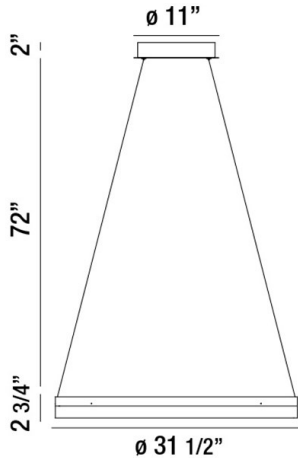

MINUTA, 32" ROUND CHANDELIER

PRODUCT DETAILS

No.	:	31778-022
Product Color	:	BRONZE
Product Material	:	ALUMINUM
Shade / Accent Colour	:	FROSTED
Shade / Accent Material	:	ACRYLIC
Diameter	:	31.5"
Height	:	2.75"
Overall Height	:	76.75"
Weight	:	12.1lbs

ITEM NO.	FINISH	SHADE
31778-015	SAND WHITE	FROSTED
31778-022	BRONZE	FROSTED

TECHNICAL DETAILS

Light Direction	:	Down
Hanging Support Type	:	AIRCRAFT CABLE
Hanging Support Length	:	72"
Canopy / Backplate Height	:	2"
Canopy / Backplate Dia.	:	11"
Adjustable Lamp Head	:	No
Approval	:	