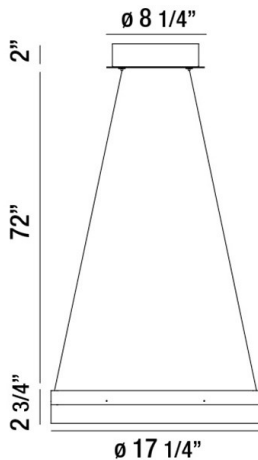

MINUTA, 17" ROUND CHANDELIER

OPTIONS AVAILABLE

ITEM NO.	FINISH	SHADE
31776-011	SAND WHITE	FROSTED

PRODUCT DETAILS

No.	:	31776-011
Product Color	:	SAND WHITE
Product Material	:	ALUMINUM
Shade / Accent Colour	:	FROSTED
Shade / Accent Material	:	ACRYLIC
Diameter	:	17.25"
Height	:	2.75"
Overall Height	:	76.75"
Weight	:	6.6lbs

Light Direction	:	Down
Hanging Support Type	:	AIRCRAFT CABLE
Hanging Support Length	:	72"
Canopy / Backplate Height	:	2"
Canopy / Backplate Dia.	:	8.25"
Adjustable Lamp Head	:	No
Location	:	DRY
Approval	:	